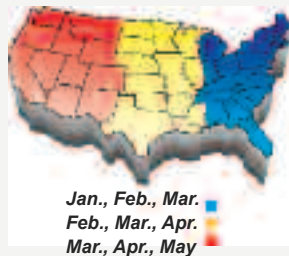

Repair Billing

- UPON REQUEST repair cost estimates will be supplied by fax.
- A July 1 or September 1 bill date may be arranged.

Emergency Help

During the season, call Monday morning for emergency help. If a part is shipped on Monday overnight to us, **we will repair and return it by Friday, guaranteed!!**

We Can Deliver Overnight!

The Porta Phone Warranty

New Porta Phones are warranted from defects in material & workmanship for a period of 2 years from the date of purchase. Repairs due to wear & tear or misuse is performed for the cost of parts, radio retuning & shipping.

Ship UPS or FedEx only to:

Porta Phone
145 Dean Knauss Dr.
Narragansett, RI 02882
Tel: 1-800-233-1113
In RI 401-789-8700
Fax: 401-789-7300
www.portaphone.com

145 Dean Knauss Dr.
Narragansett, RI 02882

Reconditioning Schedule

Porta Phones may be returned for reconditioning in November, December and January from anywhere in the country.