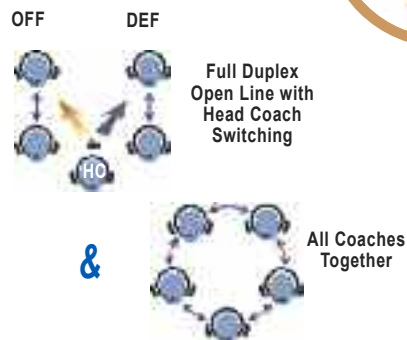

FIVE COACHES

COMSTAR Flex 5 . . . $3,995

1. INCLUDES:
2. 1 FLx 2000 - Dual Channel Com-Center
   - 2 COMSTAR Single - Wireless Headsets
   - 1 COMSTAR SW Single - Wireless Headset w/Switch
   - 2 COMSTAR Double - Wireless Headsets
   - Batteries, Charger, Padded Case

Head Coach Switching
Self-Contained Headsets - No Beltpacks

1900 MHz band for VOICE COMMUNICATIONS ONLY!