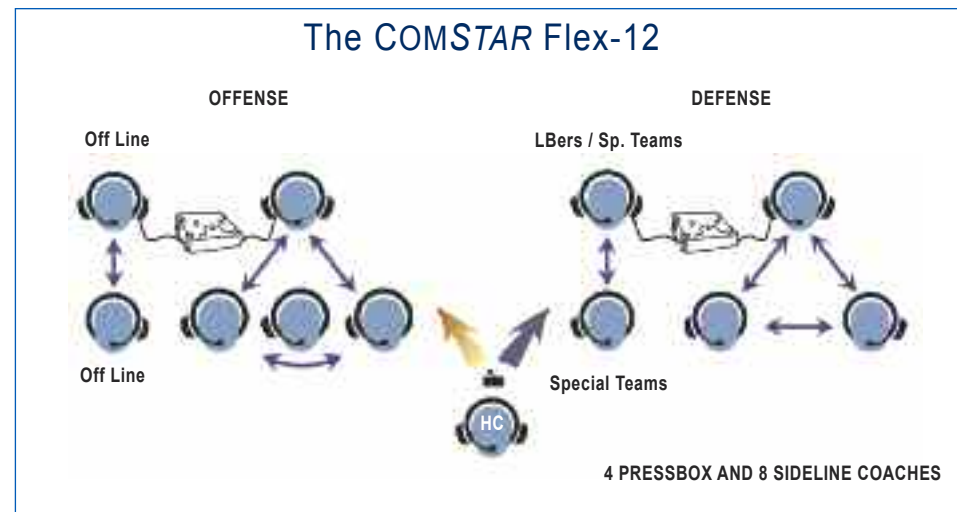

Capacity up to 20 Coaches
4 Channels of Communication

System outlined above:

COMSTAR Flex 12 . . . $7,900

COMPLETE 12 COACH FULL DUPLEX WIRELESS

Includes:

- 2 FLx 2000 - Dual Channel Com-Centers
- 4 Max 3G Double - Pressbox Headsets
- 7 COMSTAR Single - Wireless Headsets
- 1 COMSTAR SW Double - Head Coach Wireless Headset w/Switch
- Batteries, Charger, 2 Padded Cases

Features “All in One” self-contained wireless headsets.