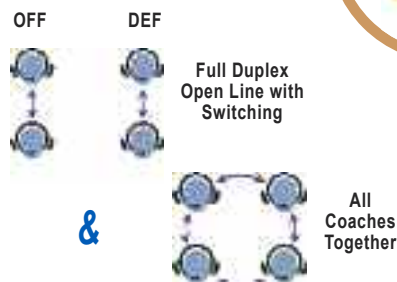

FOUR COACHES

COMSTAR Flex 4 . . . $3,500

1. INCLUDES:
2. 1 FLx 2000 - Dual Channel Com-Center
   - 2 COMSTAR SW Single - Wireless Headsets w/Switch
   - 2 COMSTAR Double - Wireless Headsets
   - Batteries, Charger, Padded Case